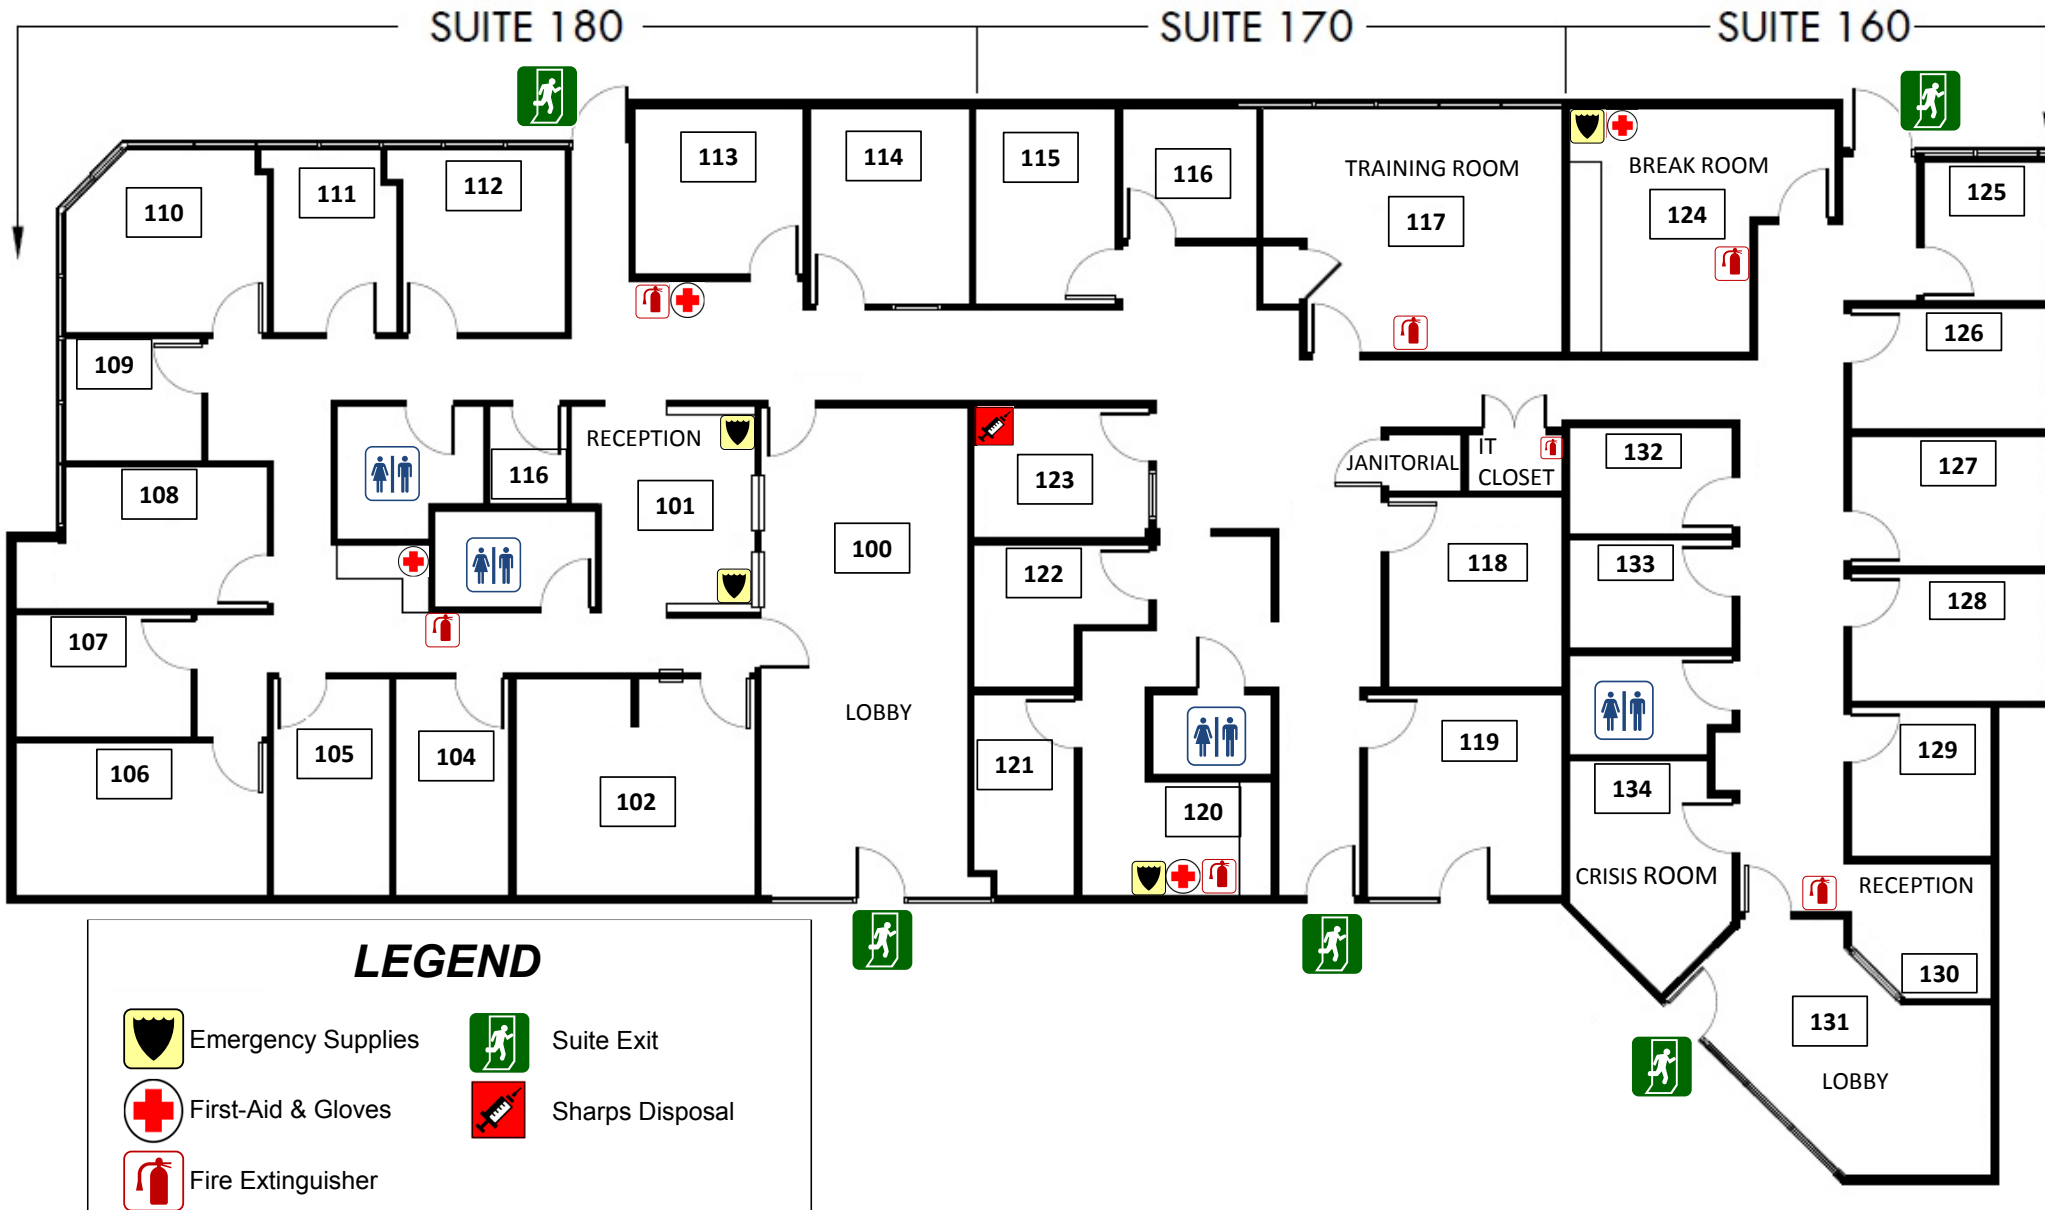

1900 Royalty Dr. – Suite 180 – 170 – 160 – Floor Plan

1900 Royalty Dr. – Suite 200 – Floor Plan

LEGEND

-  Emergency Supplies
-  First-Aid & Gloves
-  Fire Extinguisher
-  Suite Exit

1900 Royalty Dr. – Suite 205 – Floor Plan

LEGEND

- Emergency Supplies
- First-Aid & Gloves
- Fire Extinguisher
- Suite Exit
- Sharps Disposal

1900 Royalty Dr. – Suite 280 – Floor Plan

LEGEND

-  Emergency Supplies
-  First-Aid & Gloves
-  Fire Extinguisher
-  Suite Exit

1900 Royalty Dr. – Suite 290 – Floor Plan

LEGEND

-  Emergency Supplies
-  First-Aid & Gloves
-  Fire Extinguisher
-  Suite Exit