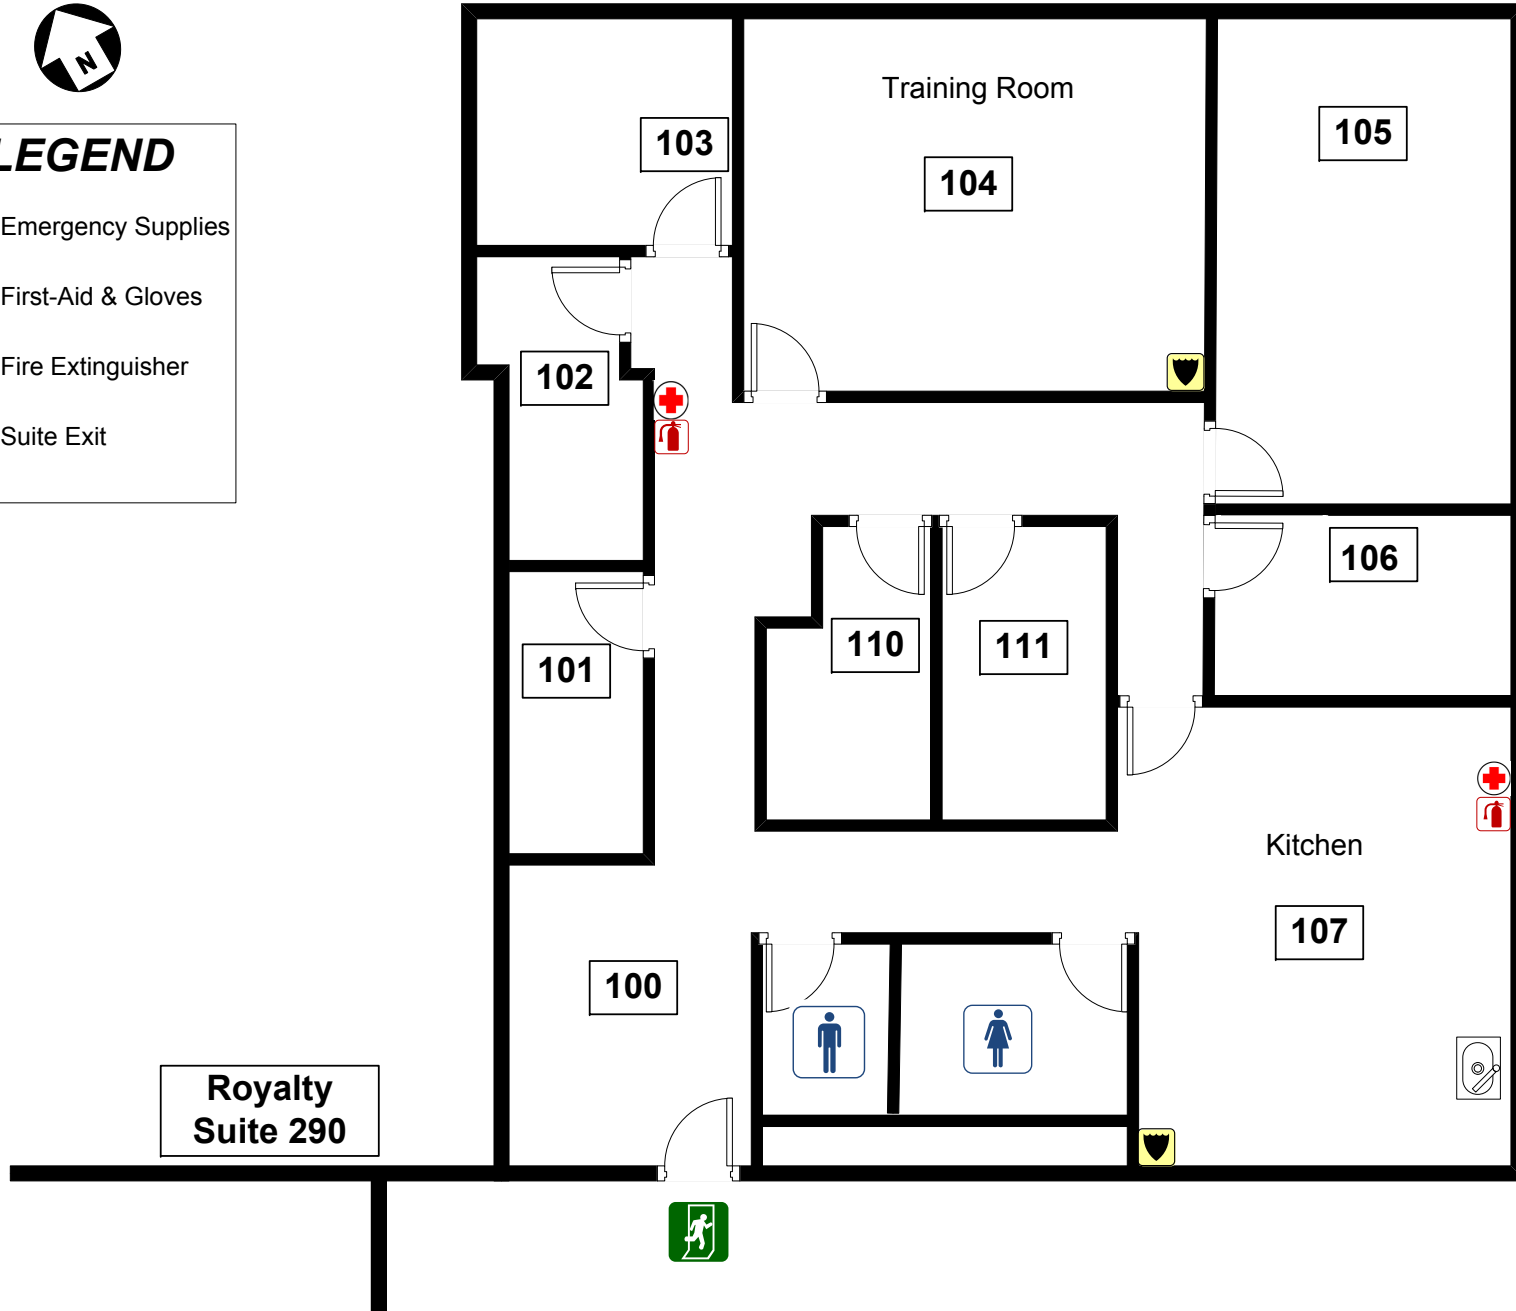

1900 Royalty Dr. – Suite 180 – 170 – 160 – Floor Plan

1900 Royalty Dr. – Suite 200 – Floor Plan

LEGEND

-  Emergency Supplies
-  First-Aid & Gloves
-  Fire Extinguisher
-  Suite Exit

1900 Royalty Dr. – Suite 205 – Floor Plan

LEGEND

- Emergency Supplies
- First-Aid & Gloves
- Fire Extinguisher
- Suite Exit
- Sharps Disposal

1900 Royalty Dr. – Suite 280 – Floor Plan

LEGEND

-  Emergency Supplies
-  First-Aid & Gloves
-  Fire Extinguisher
-  Suite Exit

1900 Royalty Dr. – Suite 290 – Floor Plan

LEGEND

-  Emergency Supplies
-  First-Aid & Gloves
-  Fire Extinguisher
-  Suite Exit