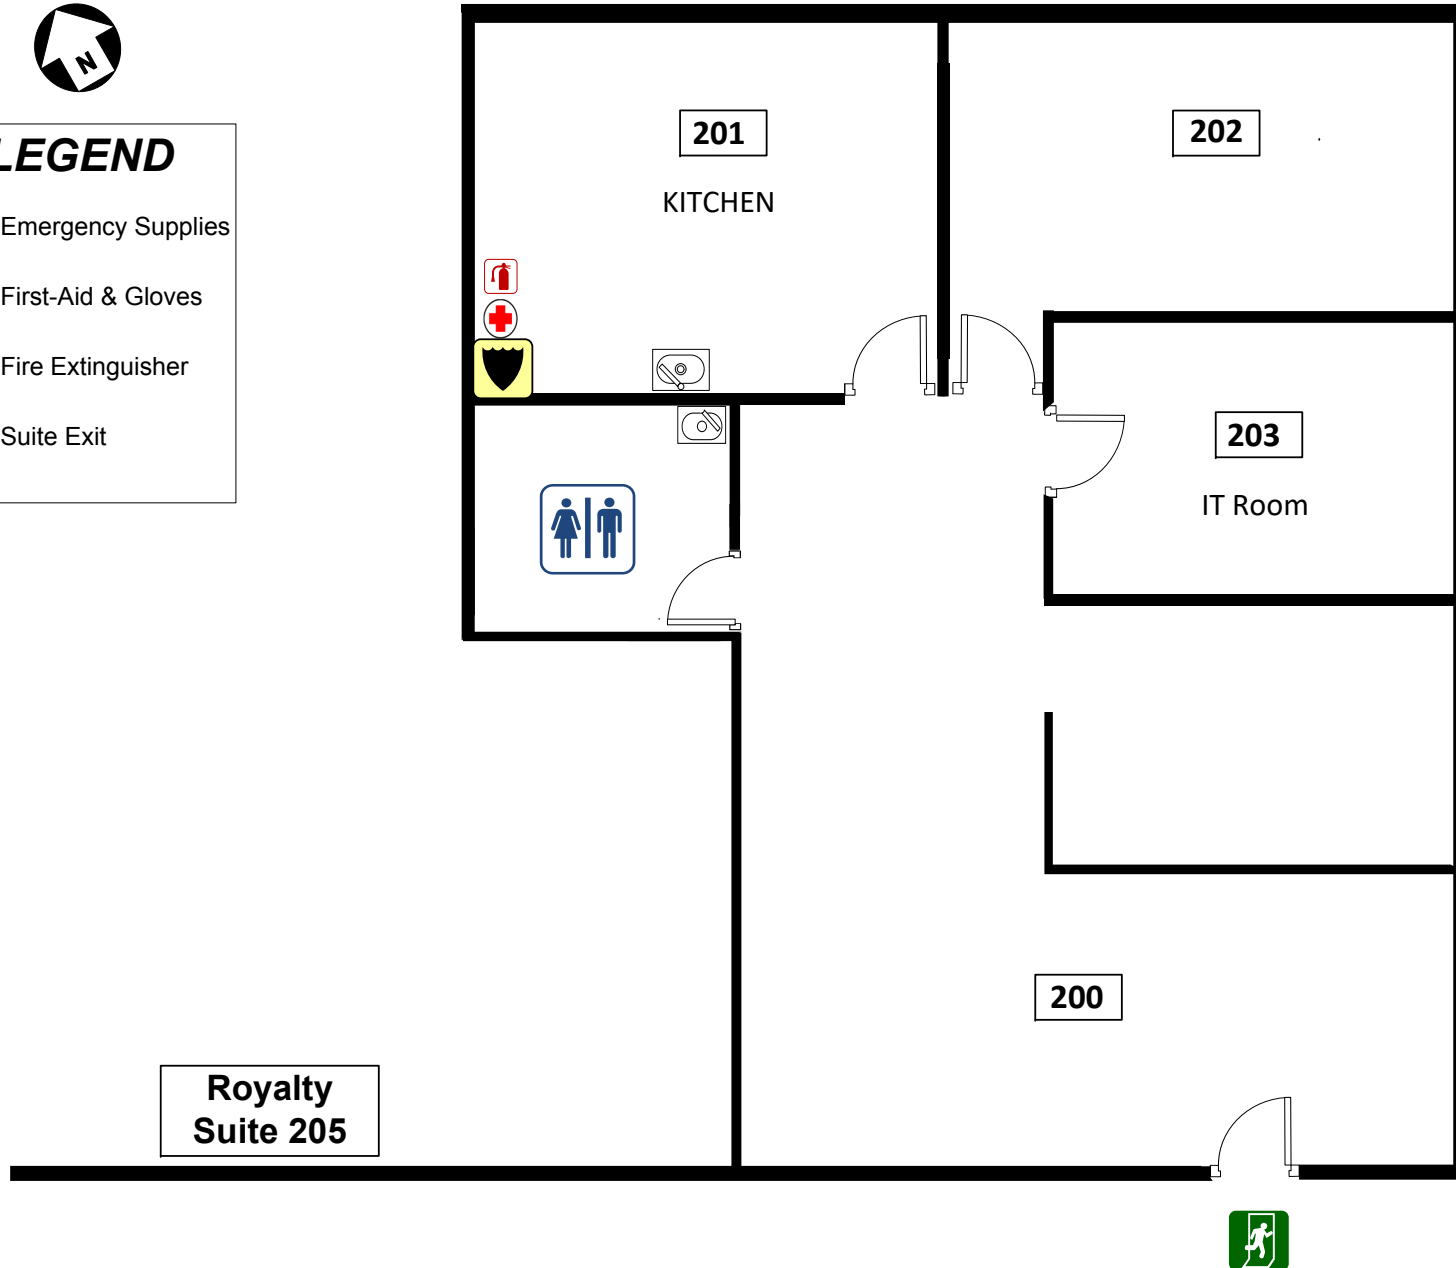

1900 Royalty Dr. – Suite 180 – 170 – 160 – Floor Plan

1900 Royalty Dr. – Suite 200 – Floor Plan

LEGEND

-  Emergency Supplies
-  First-Aid & Gloves
-  Fire Extinguisher
-  Suite Exit

1900 Royalty Dr. – Suite 205 – Floor Plan

LEGEND

- Emergency Supplies
- First-Aid & Gloves
- Fire Extinguisher
- Suite Exit
- Sharps Disposal

1900 Royalty Dr. – Suite 280 – Floor Plan

LEGEND

-  Emergency Supplies
-  First-Aid & Gloves
-  Fire Extinguisher
-  Suite Exit

1900 Royalty Dr. – Suite 290 – Floor Plan

LEGEND

-  Emergency Supplies
-  First-Aid & Gloves
-  Fire Extinguisher
-  Suite Exit