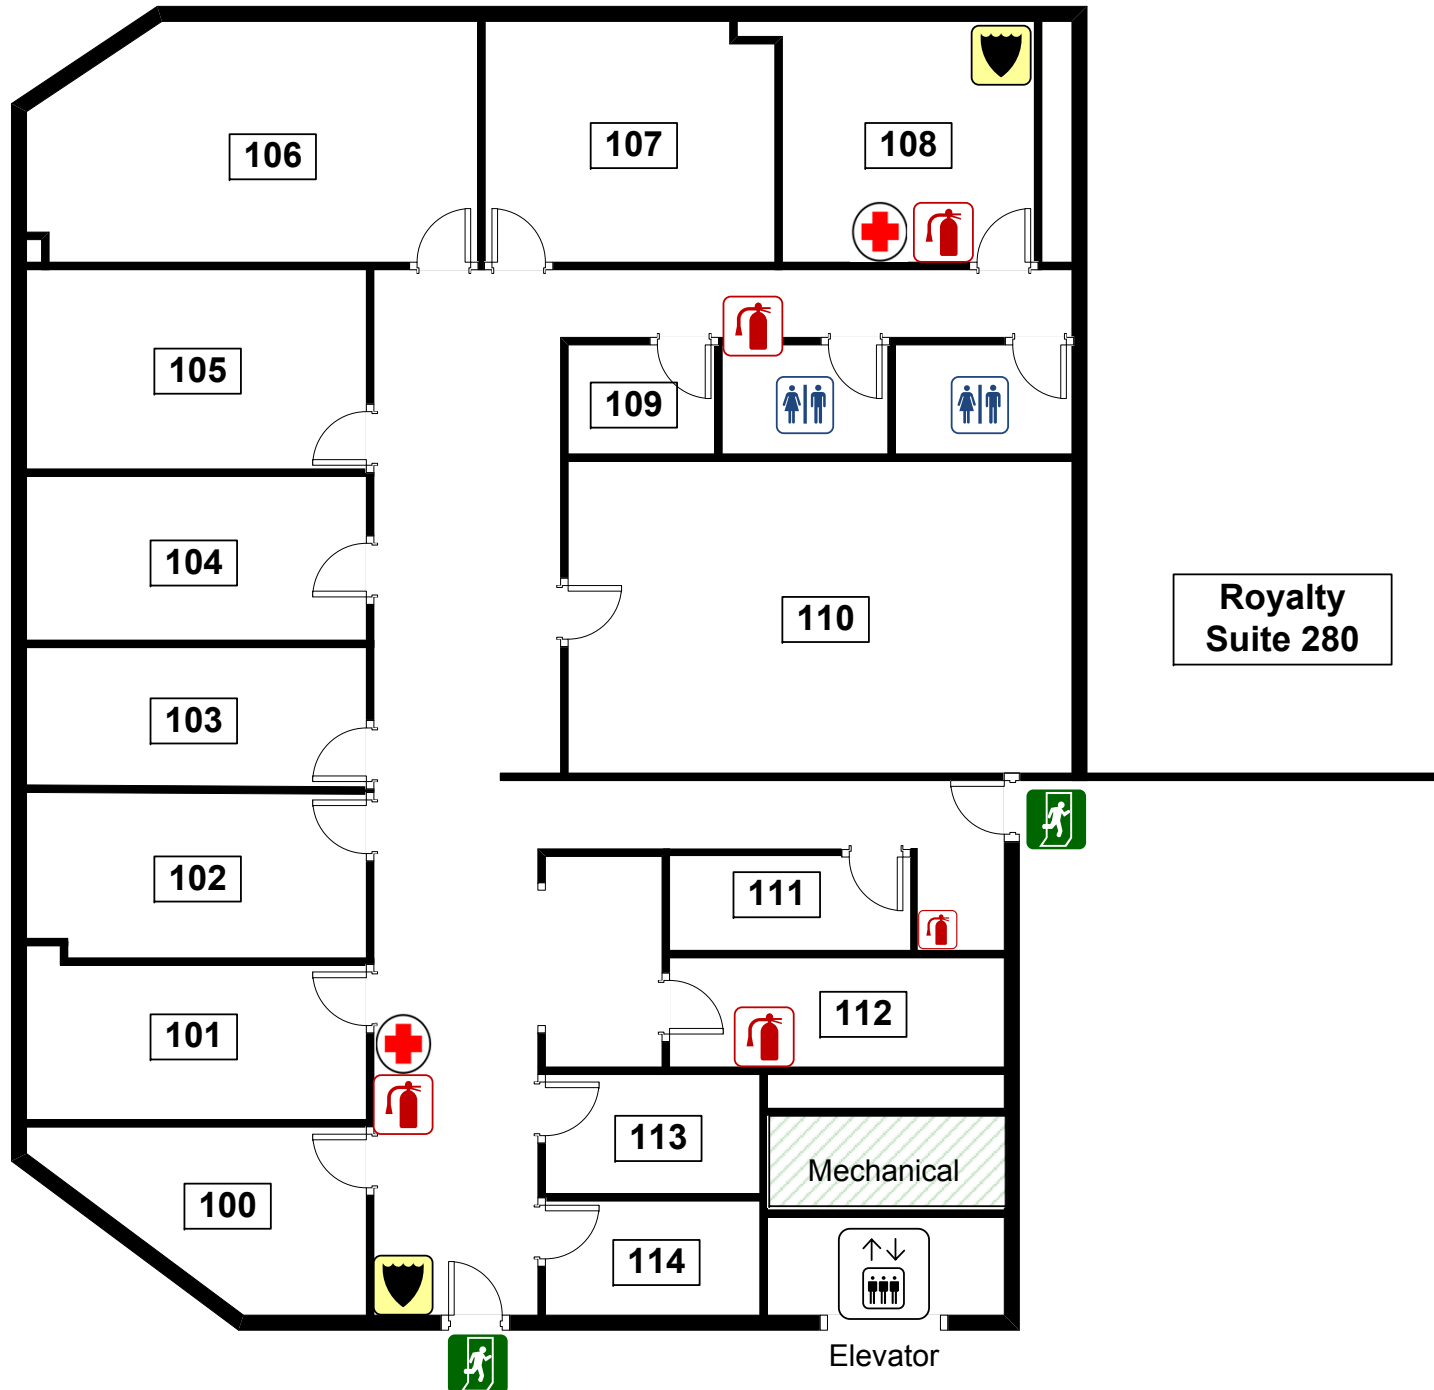

1900 Royalty Dr. – Suite 180 – 170 – 160 – Floor Plan

1900 Royalty Dr. – Suite 200 – Floor Plan

LEGEND

-  Emergency Supplies
-  First-Aid & Gloves
-  Fire Extinguisher
-  Suite Exit

1900 Royalty Dr. – Suite 205 – Floor Plan

LEGEND

- Emergency Supplies
- First-Aid & Gloves
- Fire Extinguisher
- Suite Exit
- Sharps Disposal

1900 Royalty Dr. – Suite 280 – Floor Plan

LEGEND

-  Emergency Supplies
-  First-Aid & Gloves
-  Fire Extinguisher
-  Suite Exit

1900 Royalty Dr. – Suite 290 – Floor Plan

LEGEND

-  Emergency Supplies
-  First-Aid & Gloves
-  Fire Extinguisher
-  Suite Exit