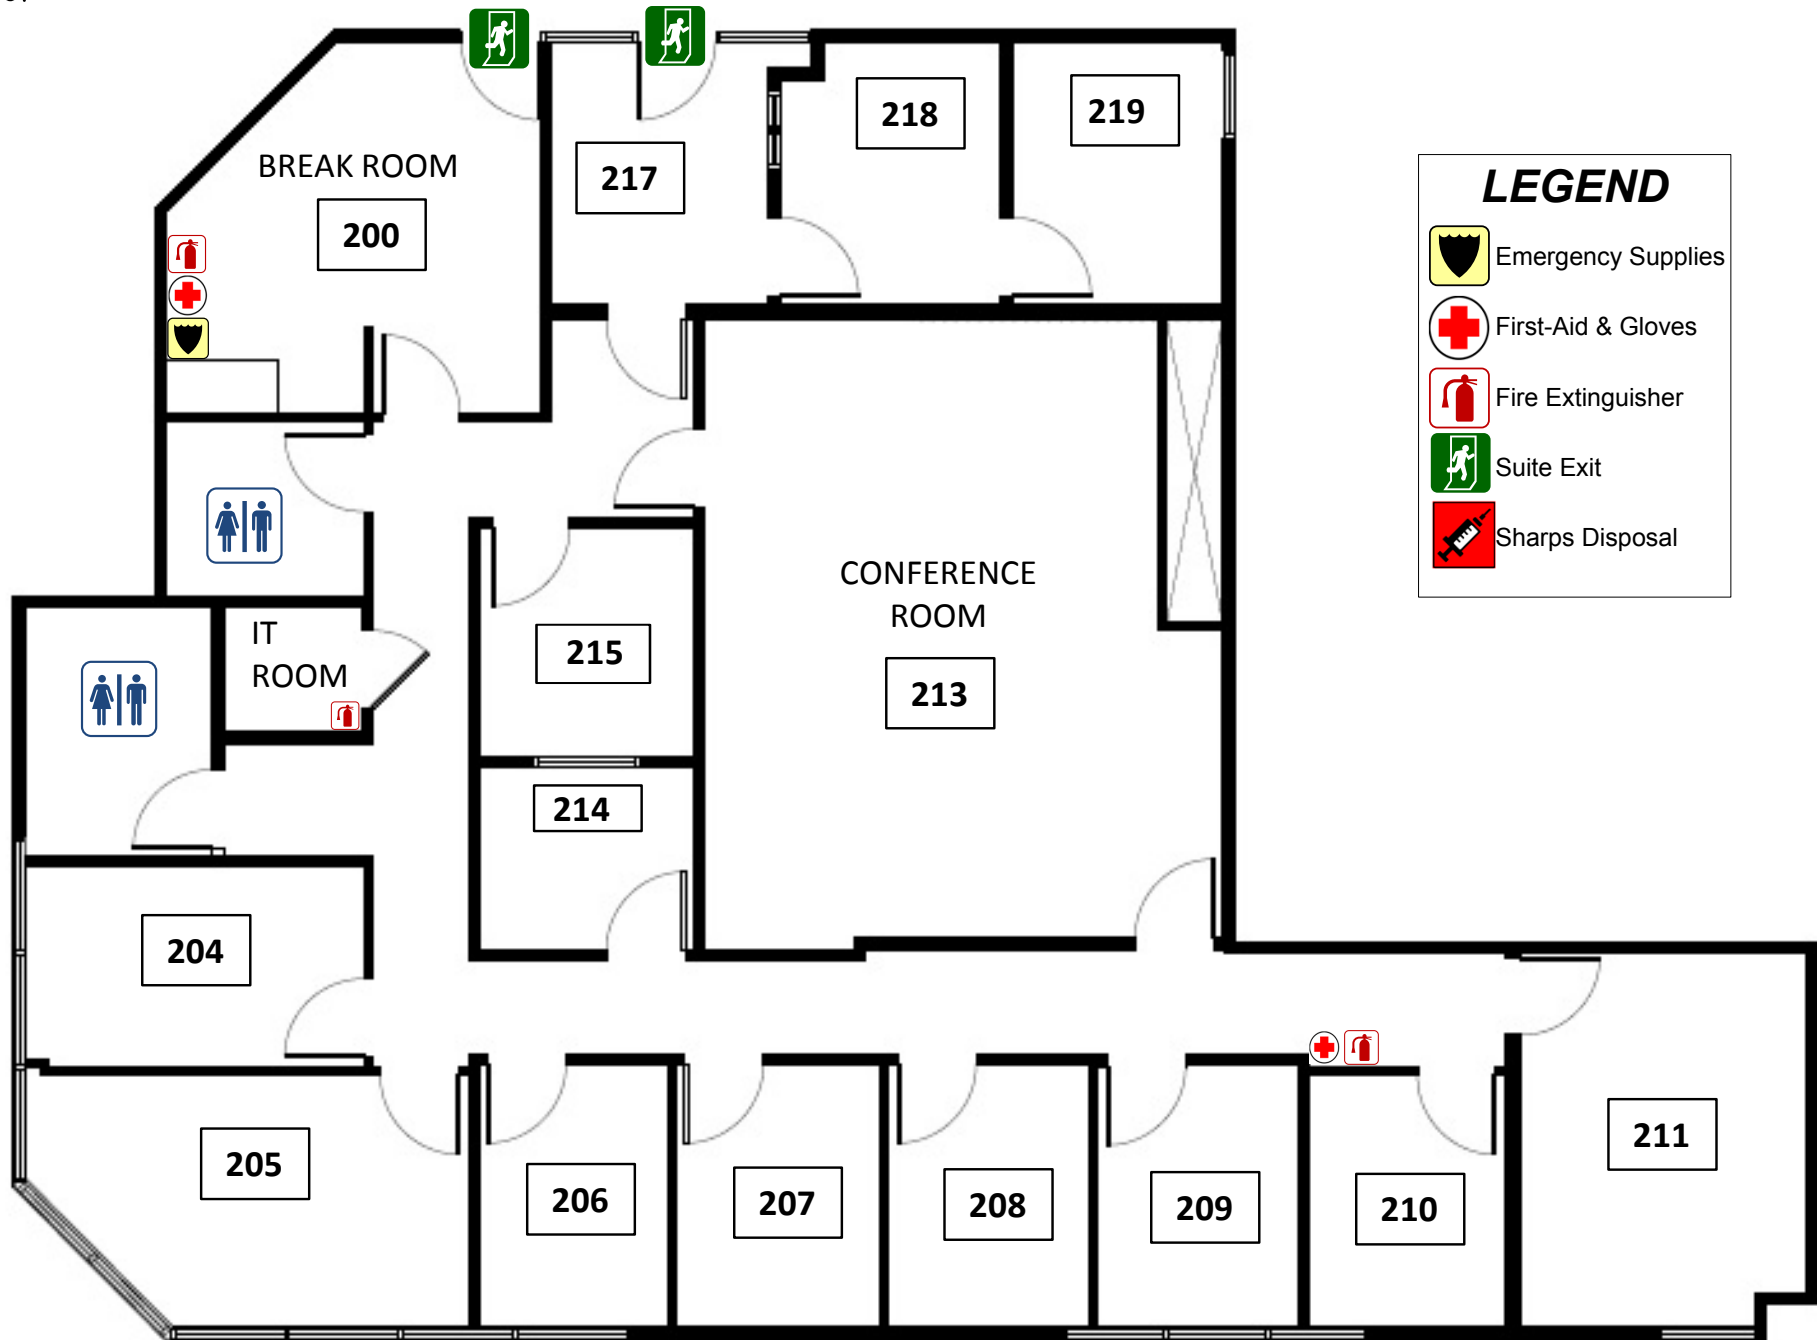

1900 Royalty Dr. – Suite 180 – 170 – 160 – Floor Plan

1900 Royalty Dr. – Suite 200 – Floor Plan

LEGEND

-  Emergency Supplies
-  First-Aid & Gloves
-  Fire Extinguisher
-  Suite Exit

1900 Royalty Dr. – Suite 205 – Floor Plan

LEGEND

- Emergency Supplies
- First-Aid & Gloves
- Fire Extinguisher
- Suite Exit
- Sharps Disposal

1900 Royalty Dr. – Suite 280 – Floor Plan

LEGEND

-  Emergency Supplies
-  First-Aid & Gloves
-  Fire Extinguisher
-  Suite Exit

1900 Royalty Dr. – Suite 290 – Floor Plan

LEGEND

-  Emergency Supplies
-  First-Aid & Gloves
-  Fire Extinguisher
-  Suite Exit